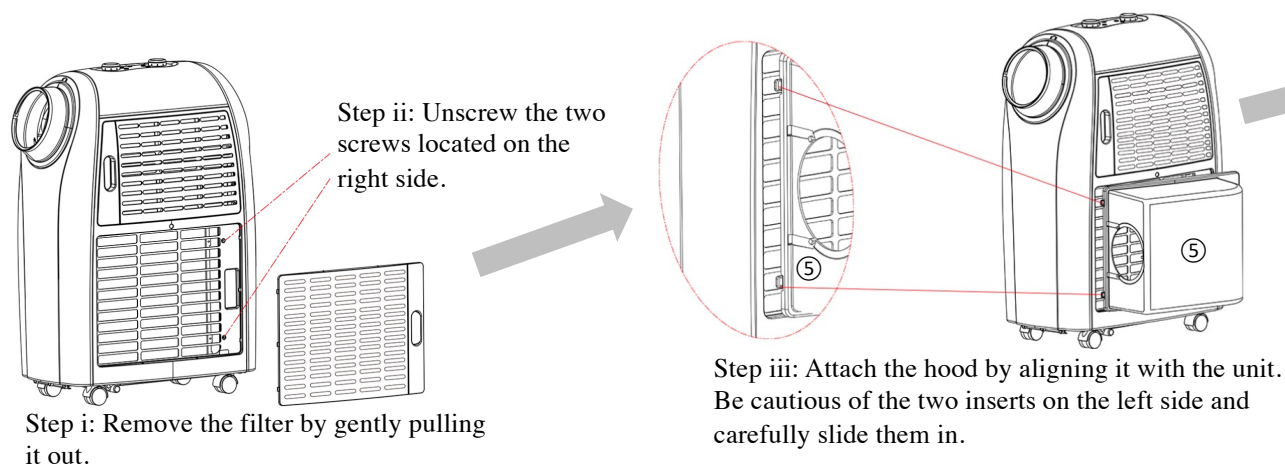

EurusBreeze, SP2406, optimal cooling kit, including;

- ① 1 x air hose in full extension of 1.5 meters
- ② 3 x air nozzle (round shape)
- ③ 1 x washable filter (round shape)
- ④ 1 x adjustable window slider kit (dual round shape opening)
- ⑤ 1 x hood of hot air intake

to improve the cooling efficient of AC2402 (12,000BTU portable ac)

Please note that the provided information is not represented in a 1:1 drawing scale. All measurements are in millimeters (mm).

Carton box marking: The minimum height for printing each label should be 50 mm. Additionally, two copies of each label should be printed on single-sided adhesive paper and affixed to both longest sides of the carton box.

***EurusBreeze*, SP2404, longer air hose**

Qty: 1 set

Box Dimension: 170 x 175 x 350 mm

3401

***EurusBreeze*, SP2405, spot cooling kit**

Qty: 1 set

Box Dimension: 540 x 180 x 190 mm

3401