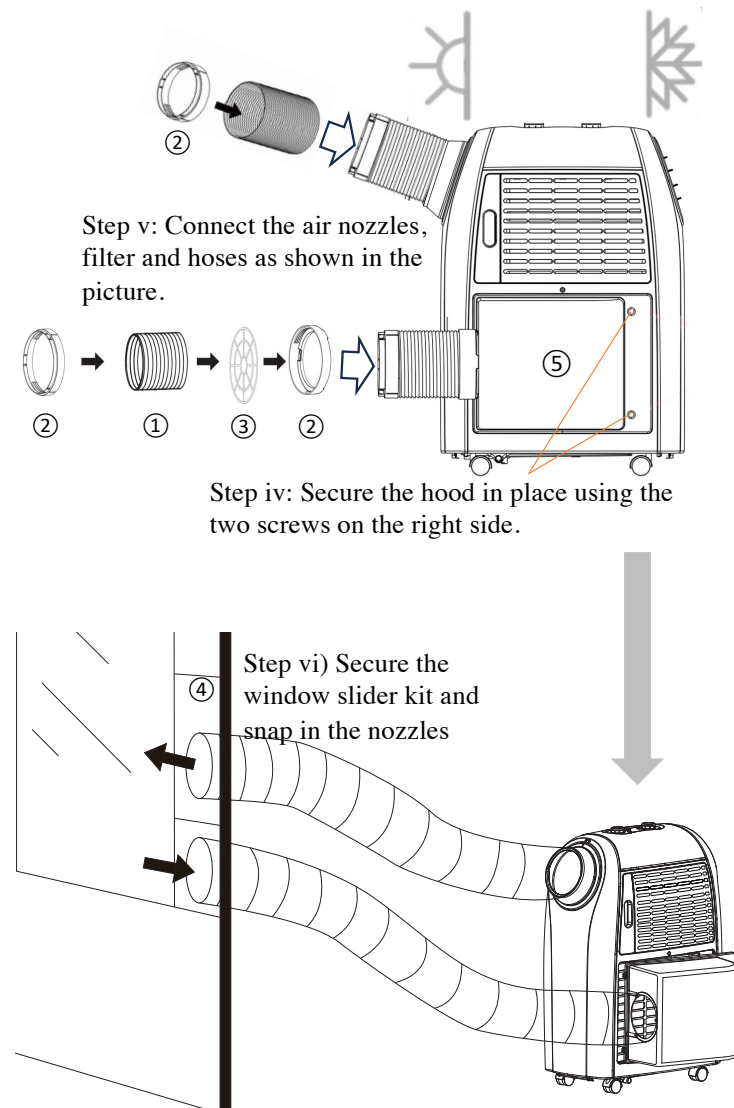

EurusBreeze, SP2406, optimal cooling kit, including;

- ① 1 x air hose in full extension of 1.5 meters
- ② 3 x air nozzle (round shape)
- ③ 1 x washable filter (round shape)
- ④ 1 x adjustable window slider kit (dual round shape opening)
- ⑤ 1 x hood of hot air intake

to improve the cooling efficient of AC2402 (12,000BTU portable ac)

Please note that the provided information is not represented in a 1:1 drawing scale. All measurements are in millimeters (mm).

Carton box marking: The minimum height for printing each label should be 50 mm. Additionally, two copies of each label should be printed on single-sided adhesive paper and affixed to both longest sides of the carton box.

***EurusBreeze*, SP2404, longer air hose**

Qty: 1 set

Box Dimension: 170 x 175 x 350 mm

3401

***EurusBreeze*, SP2405, spot cooling kit**

Qty: 1 set

Box Dimension: 540 x 180 x 190 mm

3401