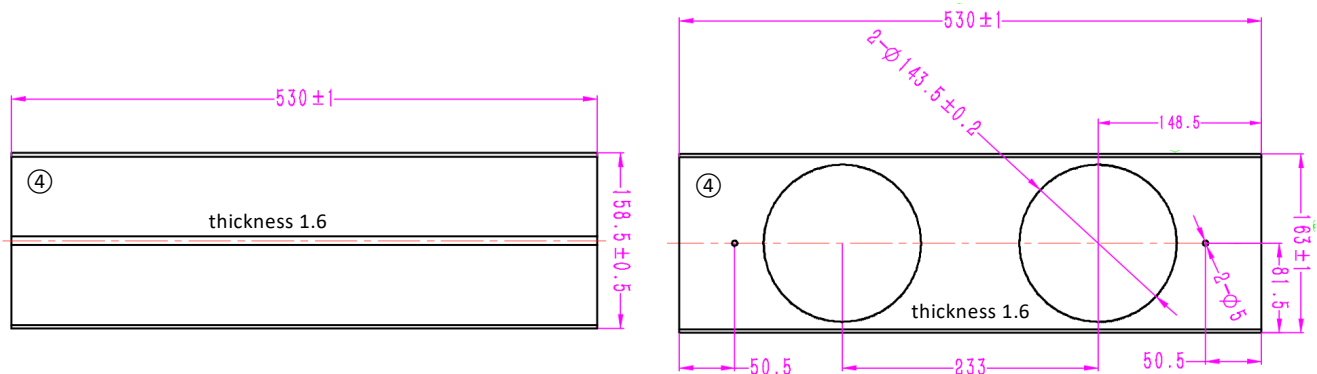

EurusBreeze, SP2406, optimal cooling kit, including;

- ① 1 x air hose in full extension of 1.5 meters
- ② 3 x air nozzle (round shape)
- ③ 1 x washable filter (round shape)
- ④ 1 x adjustable window slider kit (dual round shape opening)
- ⑤ 1 x hood of hot air intake

to improve the cooling efficient of AC2402 (12,000BTU portable ac)

Please note that the provided information is not represented in a 1:1 drawing scale. All measurements are in millimeters (mm).

Carton box marking: The minimum height for printing each label should be 50 mm. Additionally, two copies of each label should be printed on single-sided adhesive paper and affixed to both longest sides of the carton box.

***EurusBreeze*, SP2404, longer air hose**

Qty: 1 set

Box Dimension: 170 x 175 x 350 mm

3401

***EurusBreeze*, SP2405, spot cooling kit**

Qty: 1 set

Box Dimension: 540 x 180 x 190 mm

3401

***EurusBreeze*, SP2406, optimal cooling kit**

Qty: 1 set

Box Dimension: 215 x 345 x 540 mm

3401