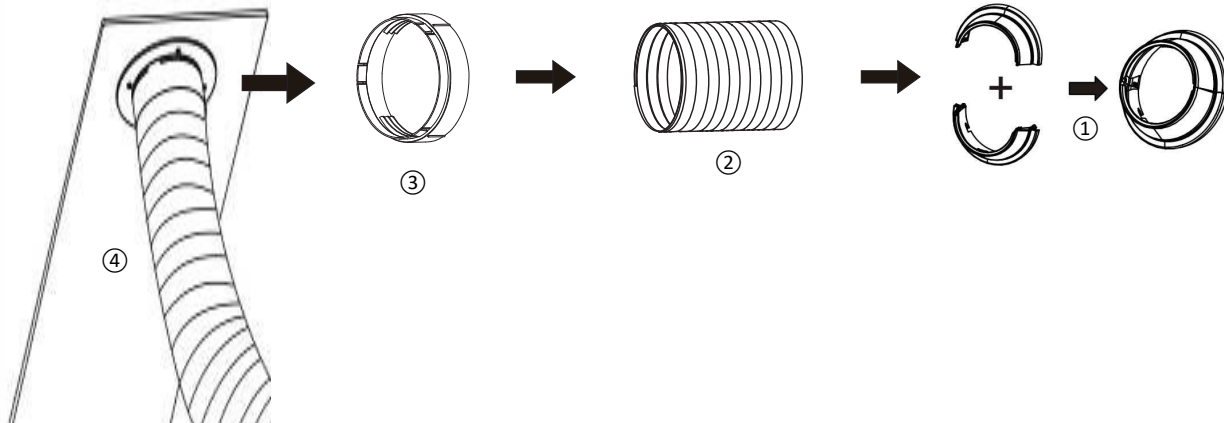

EurusBreeze, SP2405, spot cooling kit, including;

- ① 1 x hose adaptor
- ② 1 x air hose in full extension of 1.5 meters
- ③ 1 x air nozzle (round shape)
- ④ 1 x adjustable window slider kit (round shape opening)

as replacement of air louver of AC2402 (12,000BTU portable ac) for spot cooling

Please note that the provided information is not represented in a 1:1 drawing scale. All measurements are in millimeters (mm).

Carton box marking: The minimum height for printing each label should be 50 mm. Additionally, two copies of each label should be printed on single-sided adhesive paper and affixed to both longest sides of the carton box.

***EurusBreeze*, SP2404, longer air hose**

Qty: 1 set

Box Dimension: 170 x 175 x 350 mm

3401

***EurusBreeze*, SP2405, spot cooling kit**

Qty: 1 set

Box Dimension: 540 x 180 x 190 mm

3401