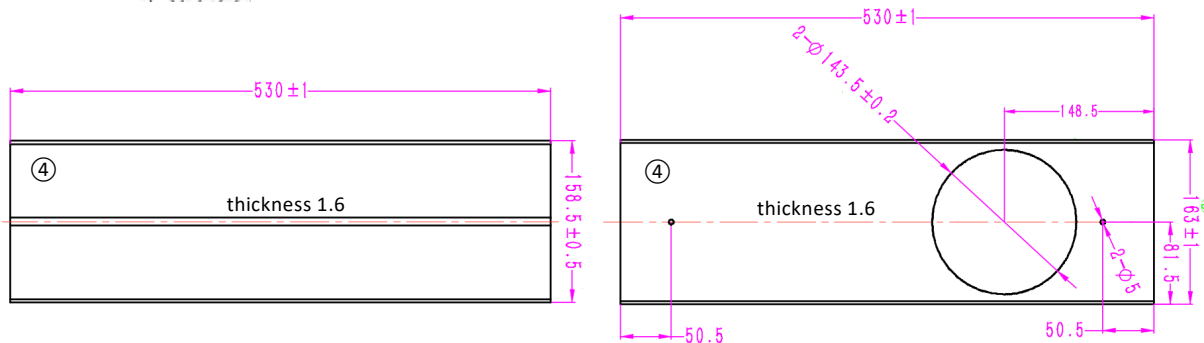

as replacement of air louver of AC2402 (12,000BTU portable ac) for spot cooling

Please note that the provided information is not represented in a 1:1 drawing scale. All measurements are in millimeters (mm).

Carton box marking: The minimum height for printing each label should be 50 mm. Additionally, two copies of each label should be printed on single-sided adhesive paper and affixed to both longest sides of the carton box.

***EurusBreeze*, SP2404, longer air hose**

Qty: 1 set

Box Dimension: 170 x 175 x 350 mm

3401

***EurusBreeze*, SP2405, spot cooling kit**

Qty: 1 set

Box Dimension: 540 x 180 x 190 mm

3401

***EurusBreeze*, SP2406, optimal cooling kit**

Qty: 1 set

Box Dimension: 215 x 345 x 540 mm

3401